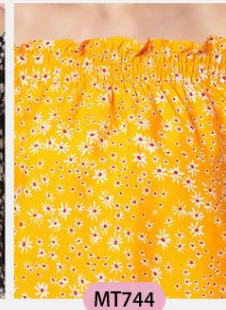

Clickawish
Colours

FABRIC : RIBBED (TOP)

SIZE : XS TO 2XL

Clickawish

Colours

FABRIC : CREPE (TOP)

SIZE : XS TO 2XL

Clickawish
Colours

FABRIC : CREPE (TOP)

SIZE : XS TO 2XL

MT531

Clickawish
Colours

MT532

MT533

MT538

MT539