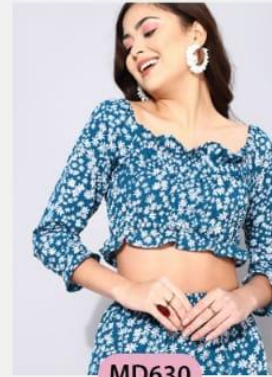

Clickawish

Colours