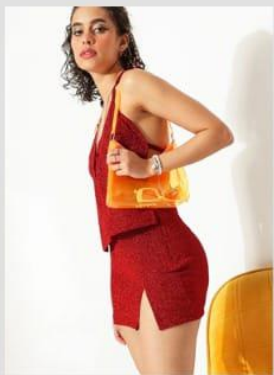

MD775

Clickawish

Colours

MD776

MD777

MD778

MD779

MD780

MD781

FABRIC : LYCRA (DRESS)

SIZE : XS to 2XL