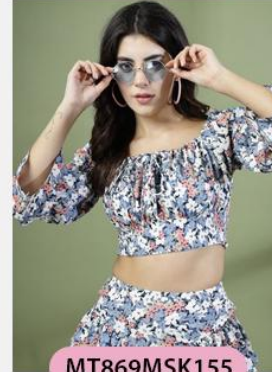

MT869MSK155

FABRIC : CREPE (COORDSET)

SIZE : XS TO 2XL