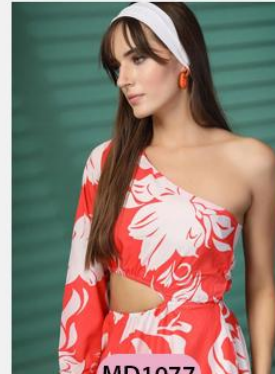

MD1061

MD1078

MD1081

MD1067

MD1079

MD1082

MD1077

MD1080

FABRIC : CREPE (DRESS)

SIZE : XS TO 2XL