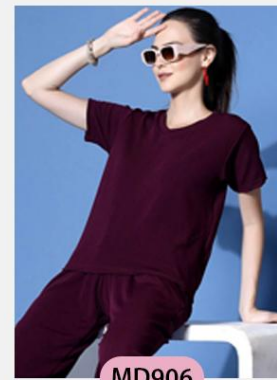

MT837MSK096

MT977MSK254

MT836MSK095

MT979MSK256

MT980MSK257

FABRIC : RIBBED (COORD SET) SIZE : XS TO 2XL

Clickawish

Colours