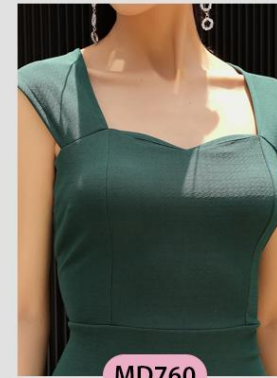

MD819

MD820

FABRIC : LYCRA (DRESS)

SIZE : XS to 2XL

FABRIC : LYCRA (DRESS)

SIZE : XS to 2XL

Clickawish
Colours

MD687