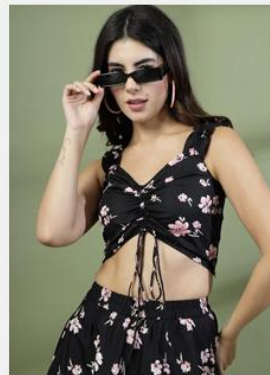

Clickawish

Colours

FABRIC : CREPE (COORDSET)

SIZE : XS TO 2XL