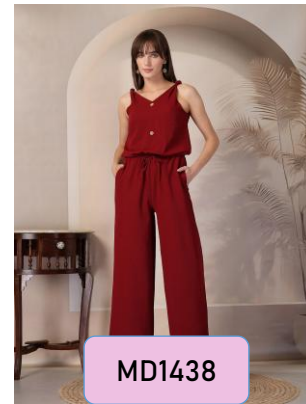

Clickawish
Colours