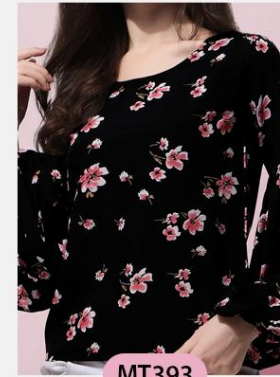

MT540

MT597

MT600

MT756

FABRIC : CREPE (TOP)

SIZE : XS TO 2XL

Clickawish

Colours