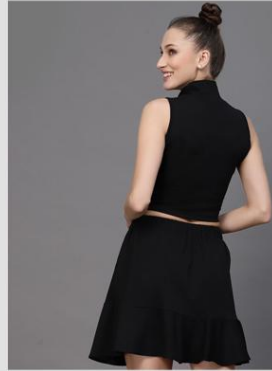

MSK254

MSK095

MSK256

MSK256

FABRIC : RIBBED (SKIRT)

SIZE : XS TO 2XL

Clickawish
Colours

MSK008