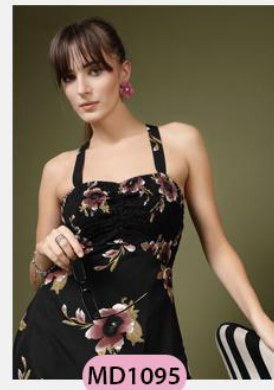

MD1104

MD1105

MD1106

MD1107

FABRIC : VALENTINO (DRESS) SIZE : XS TO 2XL

FABRIC : CREPE (DRESS)

Clickawish
Colours

SIZE : XS TO 2XL