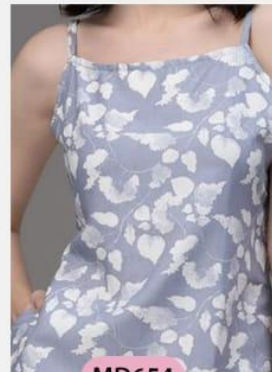

FABRIC : CREPE (DRESS)

SIZE : XS TO 2XL

Clickawish

Colours

FABRIC : CREPE (DRESS)

SIZE : XS TO 2XL

FABRIC : CREPE (DRESS)

Clickawish
Colours