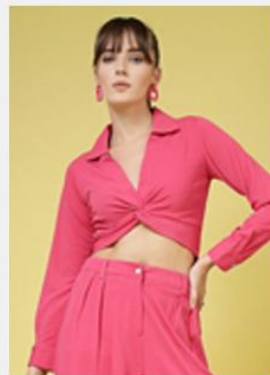

MT949MSK234

MT950MSK235

MT951MSK236

MT952MSK237

FABRIC : VALENTINO(COORD SET) SIZE : XS TO 2XL

MSH041MTR018

Clickawish

Colours