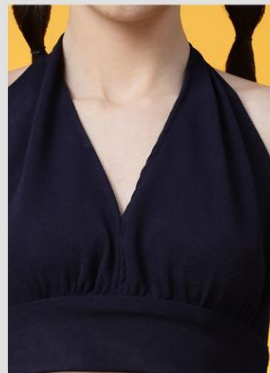

MT549

MT550

MT551

FABRIC : LYCRA (TOP)

SIZE : XS to 2XL

Clickawish

Colours

MT633