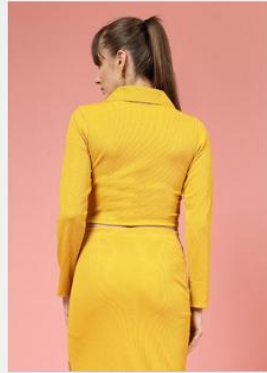

SIZE : XS TO 2XL

Clickawish

Colours

FABRIC : RIBBED (TOP)

SIZE : XS TO 2XL

Clickawish
Colours

FABRIC : RIBBED (TOP)

SIZE : XS TO 2XL