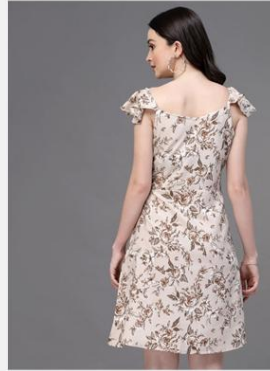

Clickawish
Colours

FABRIC : CREPE (DRESS)

SIZE : XS TO 2XL