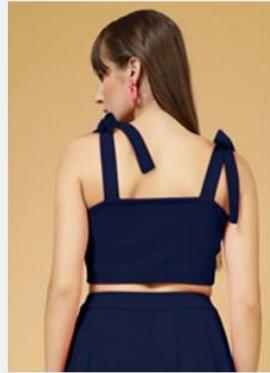

MT959

MT960

FABRIC : VALENTINO (TOP)

SIZE : XS TO 2XL

MT932

Clickawish

Colours

MT931