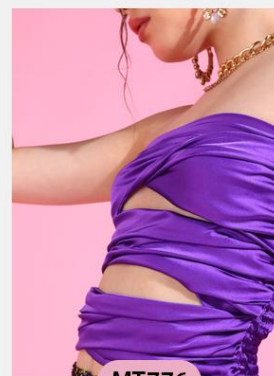

MT776

FABRIC : SATIN (TOP)

SIZE : XS TO 2XL