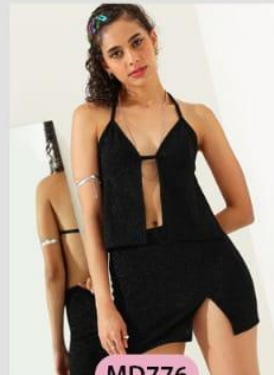

Clickawish

Colours

MD776