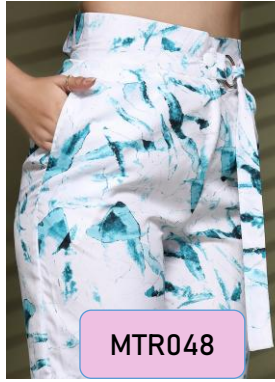

MTR085

MTR086

MTR087

MTR088

FABRIC : LYCRA (TROUSER)

SIZE : XS TO 2XL

Clickawish
Colours

FABRIC : CREPE (TROUSER)

Clickawish
Colours

SIZE : XS TO 2XL

MTR037

Clickawish
Colours

MTR039

MTR046

MTR038

MTR048