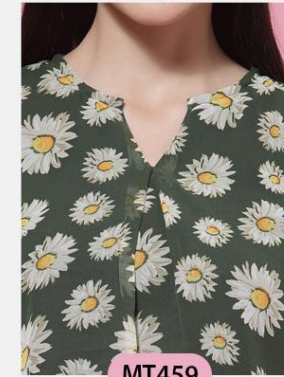

MT507

MT508

MT509

FABRIC : GEORGETTE (TOP)

SIZE : XS TO 2XL

Clickawish
Colours

FABRIC : GEORGETTE (TOP)

SIZE : XS TO 2XL