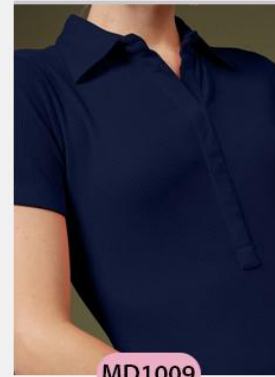

Clickawish

Colours

MD1009