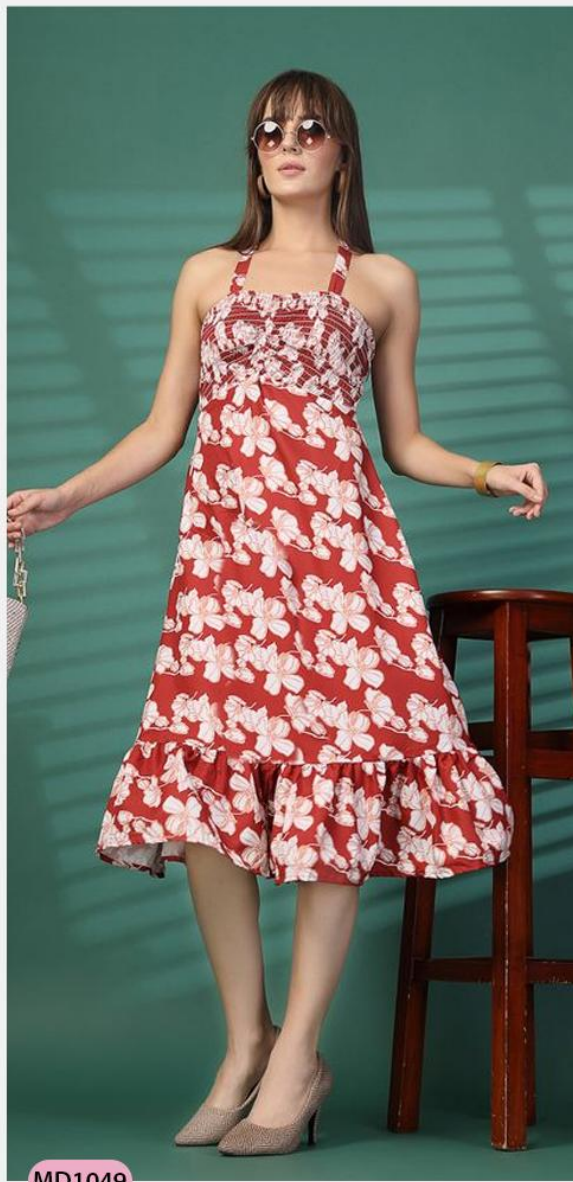

MD1044

MD1045

MD1047

MD1048

MD989

FABRIC : CREPE (DRESS)

SIZE : XS TO 2XL

MD1049