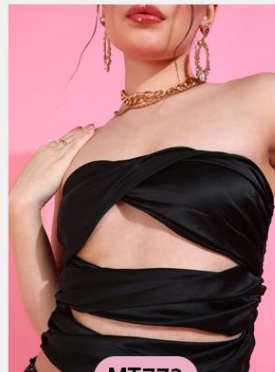

MT767

FABRIC : SATIN (TOP)

SIZE : XS TO 2XL

MT772

Clickawish

Colours

MT773

MT774