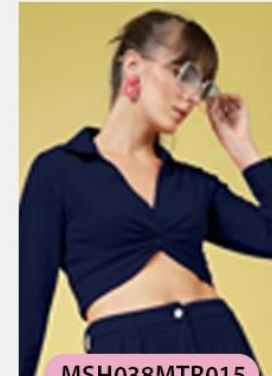

MT949MSK234

MT950MSK235

MT951MSK236

MT952MSK237

FABRIC : VALENTINO(COORD SET) SIZE : XS TO 2XL

MSH041MTR018

Clickawish

Colours