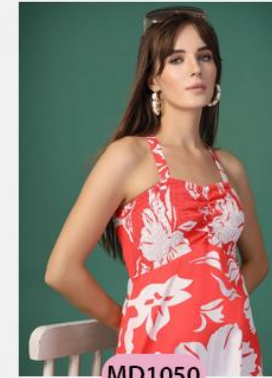

MD1044

MD1045

MD1047

MD1048

MD989

FABRIC : CREPE (DRESS)

SIZE : XS TO 2XL

MD1049