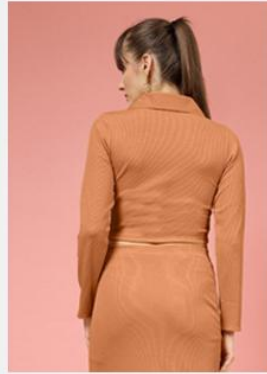

SIZE : XS TO 2XL

Clickawish

Colours

FABRIC : RIBBED (TOP)

SIZE : XS TO 2XL

Clickawish
Colours

FABRIC : RIBBED (TOP)

SIZE : XS TO 2XL