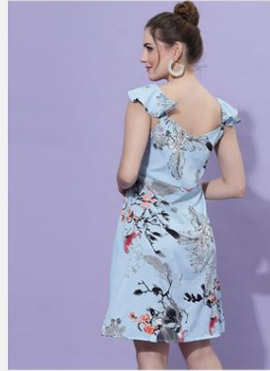

Clickawish

Colours

FABRIC : CREPE (DRESS)

SIZE : XS TO 2XL