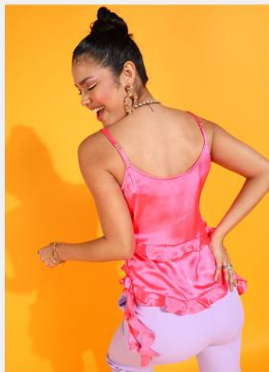

MT763

Clickawish

Colours

MT764

MT765

MT766

MT767

FABRIC : SATIN (TOP)

SIZE : XS TO 2XL