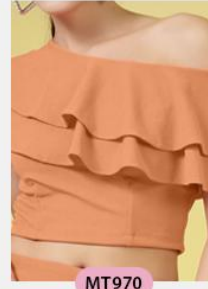

MT942

MT969

MT970

MT971

MT971

FABRIC : VALENTINO (TOP) SIZE : XS TO 2XL

MT919

Clickawish