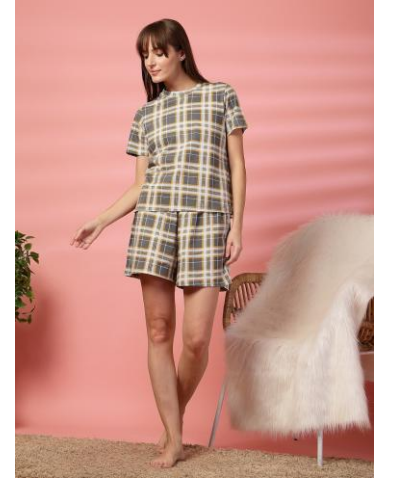

mt1051mtr104