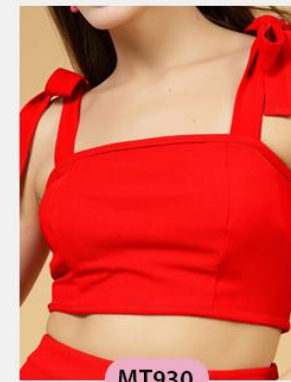

MT959

MT960

FABRIC : VALENTINO (TOP)

SIZE : XS TO 2XL

MT932

Clickawish

Colours

MT931