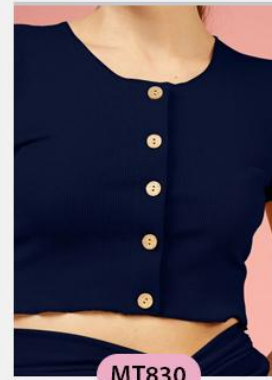

Colours

MT830

MT831

MT829

MT833

MT834

MT835

FABRIC : RIBBED (TOP)