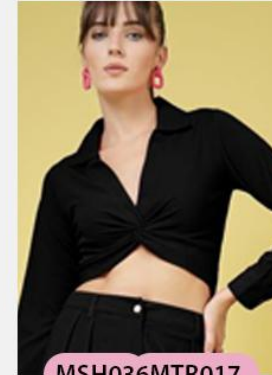

MSH036MTR017