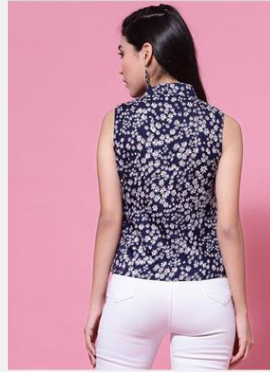

MT669

MT670

FABRIC : CREPE (TOP)

SIZE : XS TO 2XL

Clickawish

Colours

FABRIC : CREPE (TOP)

SIZE : XS TO 2XL