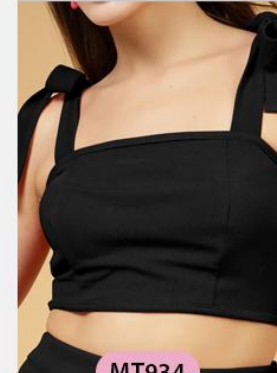

Clickawish

Colours

MT934

FABRIC : VALENTINO (TOP)

SIZE : XS TO 2XL