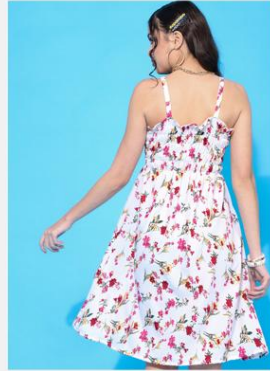

MD897

MD898

MD899

MD900

FABRIC : CREPE (DRESS)

SIZE : XS TO 2XL

MD638

Clickawish