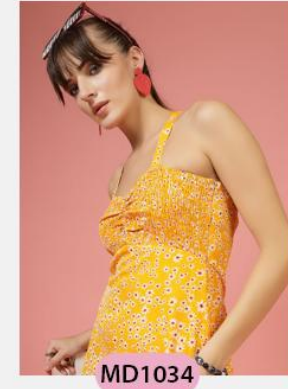

MD1104

MD1105

MD1106

MD1107

FABRIC : VALENTINO (DRESS) SIZE : XS TO 2XL

FABRIC : CREPE (DRESS)

Clickawish
Colours

SIZE : XS TO 2XL