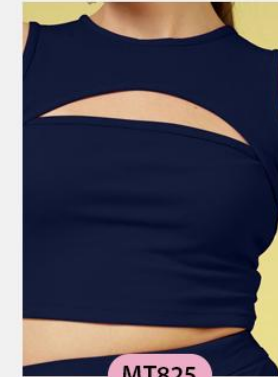

MT828

Clickawish

Colours

MT824

MT825

MT826

MT827

MT823

MT973

MT974

MT975

MT976

FABRIC : VALENTINO (TOP)

SIZE : XS TO 2XL