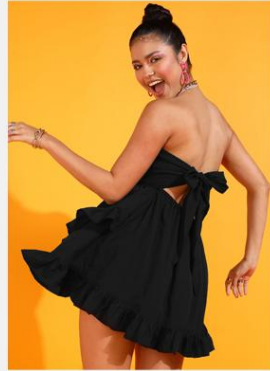

FABRIC : CREPE (DRESS)

SIZE : XS TO 2XL

Clickawish

Colours