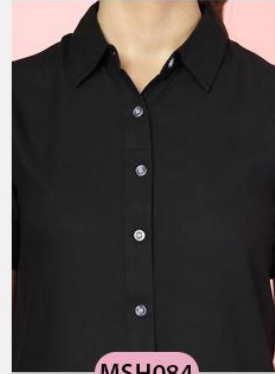

MSH103

MSH104

FABRIC : POLYRAYON (SHIRT) SIZE : XS TO 2XL

MSH080

Clickawish
Colours

MSH081

MSH083

MSH084