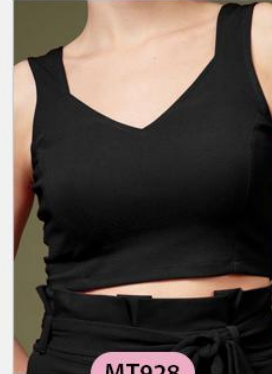

MT929

Clickawish

Colours

MT925

MT926

MT927

MT928

MT924

MT957

MT958

MT959

MT960

FABRIC : VALENTINO (TOP)

SIZE : XS TO 2XL