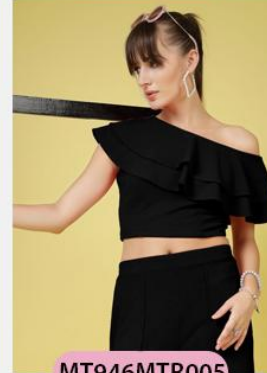

MT946MTR005