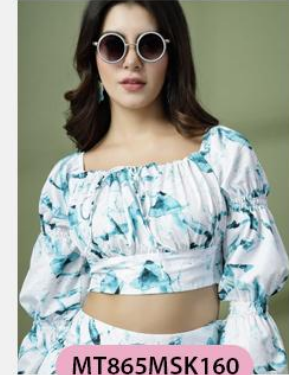

FABRIC : CREPE (COORDSET)

SIZE : XS TO 2XL

MT818MSK167

Clickawish
Colours

MT819MSK165

MT820MSK166

MT821MSK168

MT863MSK163