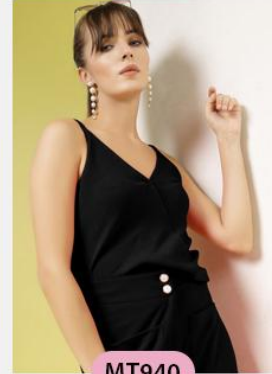

Clickawish

Colours