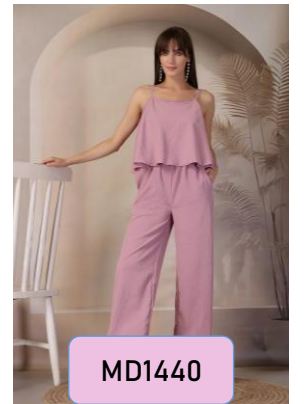

Clickawish
Colours