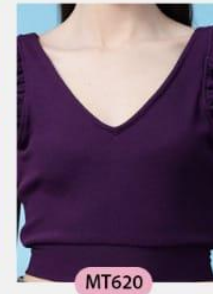

MT626

MT731

MT732

MT733

MT734

FABRIC : LYCRA (TOP)

SIZE : XS TO 2XL

Clickawish
Colours