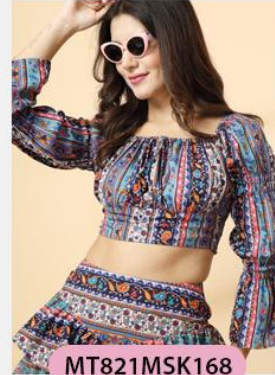

FABRIC : CREPE (COORDSET)

SIZE : XS TO 2XL

MT818MSK167

Clickawish
Colours

MT819MSK165

MT820MSK166

MT821MSK168

MT863MSK163