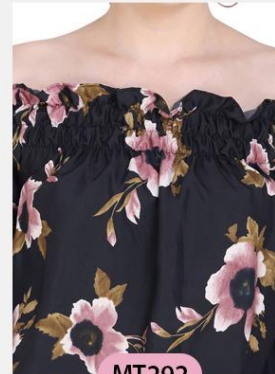

Clickawish
Colours

FABRIC : RIBBED (TOP)

SIZE : XS TO 2XL

Clickawish

Colours

FABRIC : CREPE (TOP)

SIZE : XS TO 2XL

Clickawish
Colours