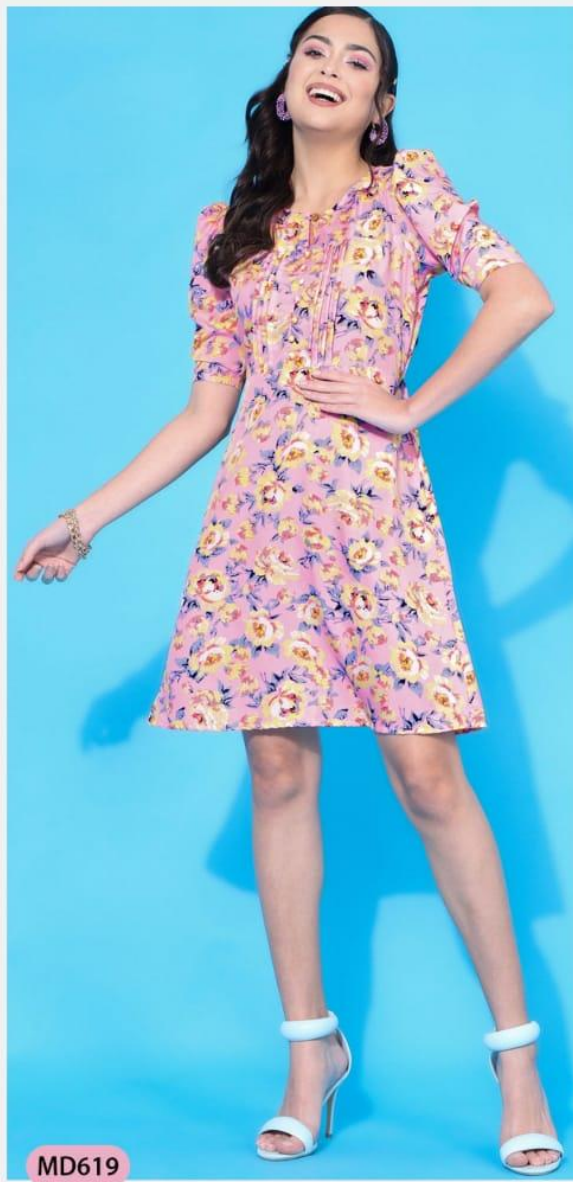

Colours

MD942

MD943

MD944

FABRIC : CREPE (DRESS)

SIZE : XS TO 2XL

MD619

Clickawish