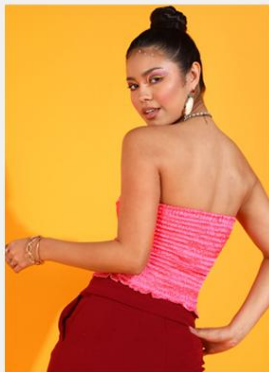

MT772

Clickawish

Colours

MT773

MT774

MT775

MT776

FABRIC : SATIN (TOP)

SIZE : XS TO 2XL