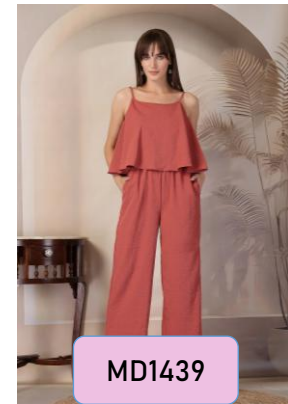

Clickawish
Colours