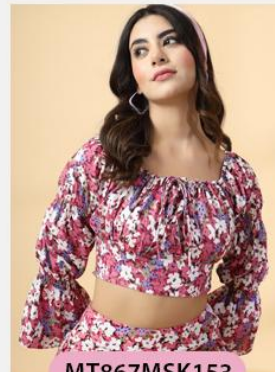

MT867MSK153