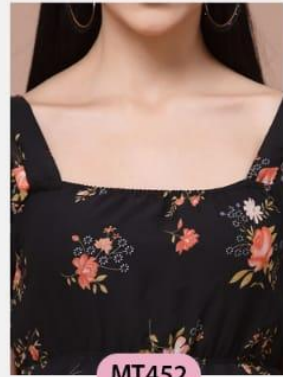

Clickawish

Colours