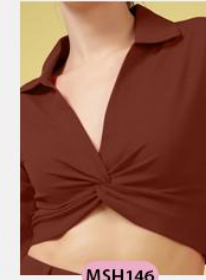

Clickawish

Colours