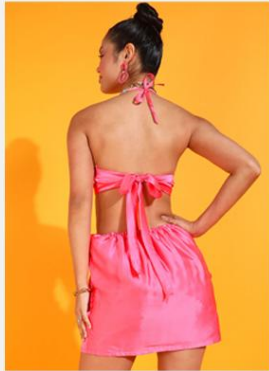

FABRIC : CREPE (DRESS)

SIZE : XS TO 2XL

Clickawish

Colours

MD826

Clickawish

Colours

MD827