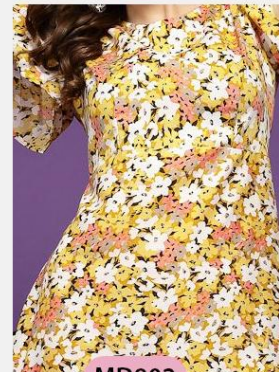

Clickawish
Colours

FABRIC : CREPE (DRESS)

SIZE : XS TO 2XL

FABRIC : CREPE (DRESS)

Clickawish
Colours

SIZE : XS TO 2XL

MD303

Clickawish