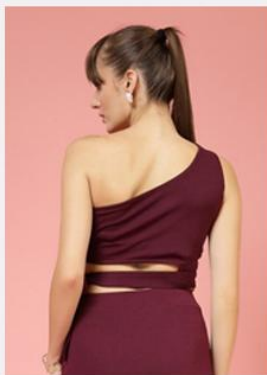

MT942

MT969

MT970

MT971

MT971

FABRIC : VALENTINO (TOP) SIZE : XS TO 2XL

MT919

Clickawish