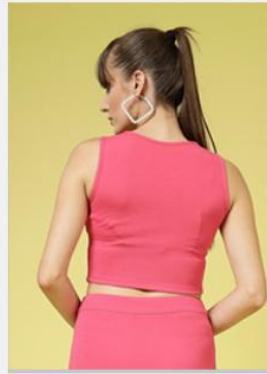

MT828

Clickawish

Colours

MT824

MT825

MT826

MT827

MT823

MT973

MT974

MT975

MT976

FABRIC : VALENTINO (TOP)

SIZE : XS TO 2XL