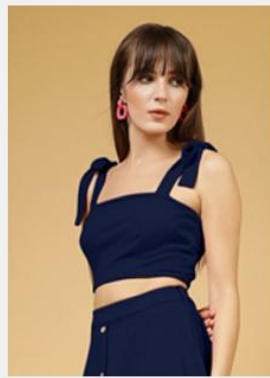

MT959

MT960

FABRIC : VALENTINO (TOP)

SIZE : XS TO 2XL

MT932

Clickawish

Colours

MT931