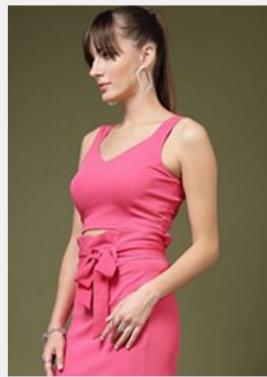

MT973

MT974

MT975

MT976

FABRIC : VALENTINO (TOP)

SIZE : XS TO 2XL

MT929

Clickawish