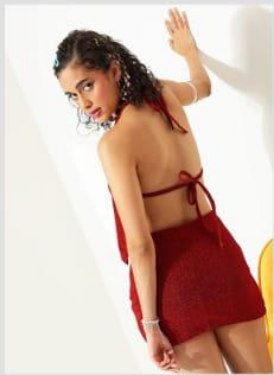

MD775

Clickawish

Colours

MD776

MD777

MD778

MD779

MD780

MD781

FABRIC : LYCRA (DRESS)

SIZE : XS to 2XL